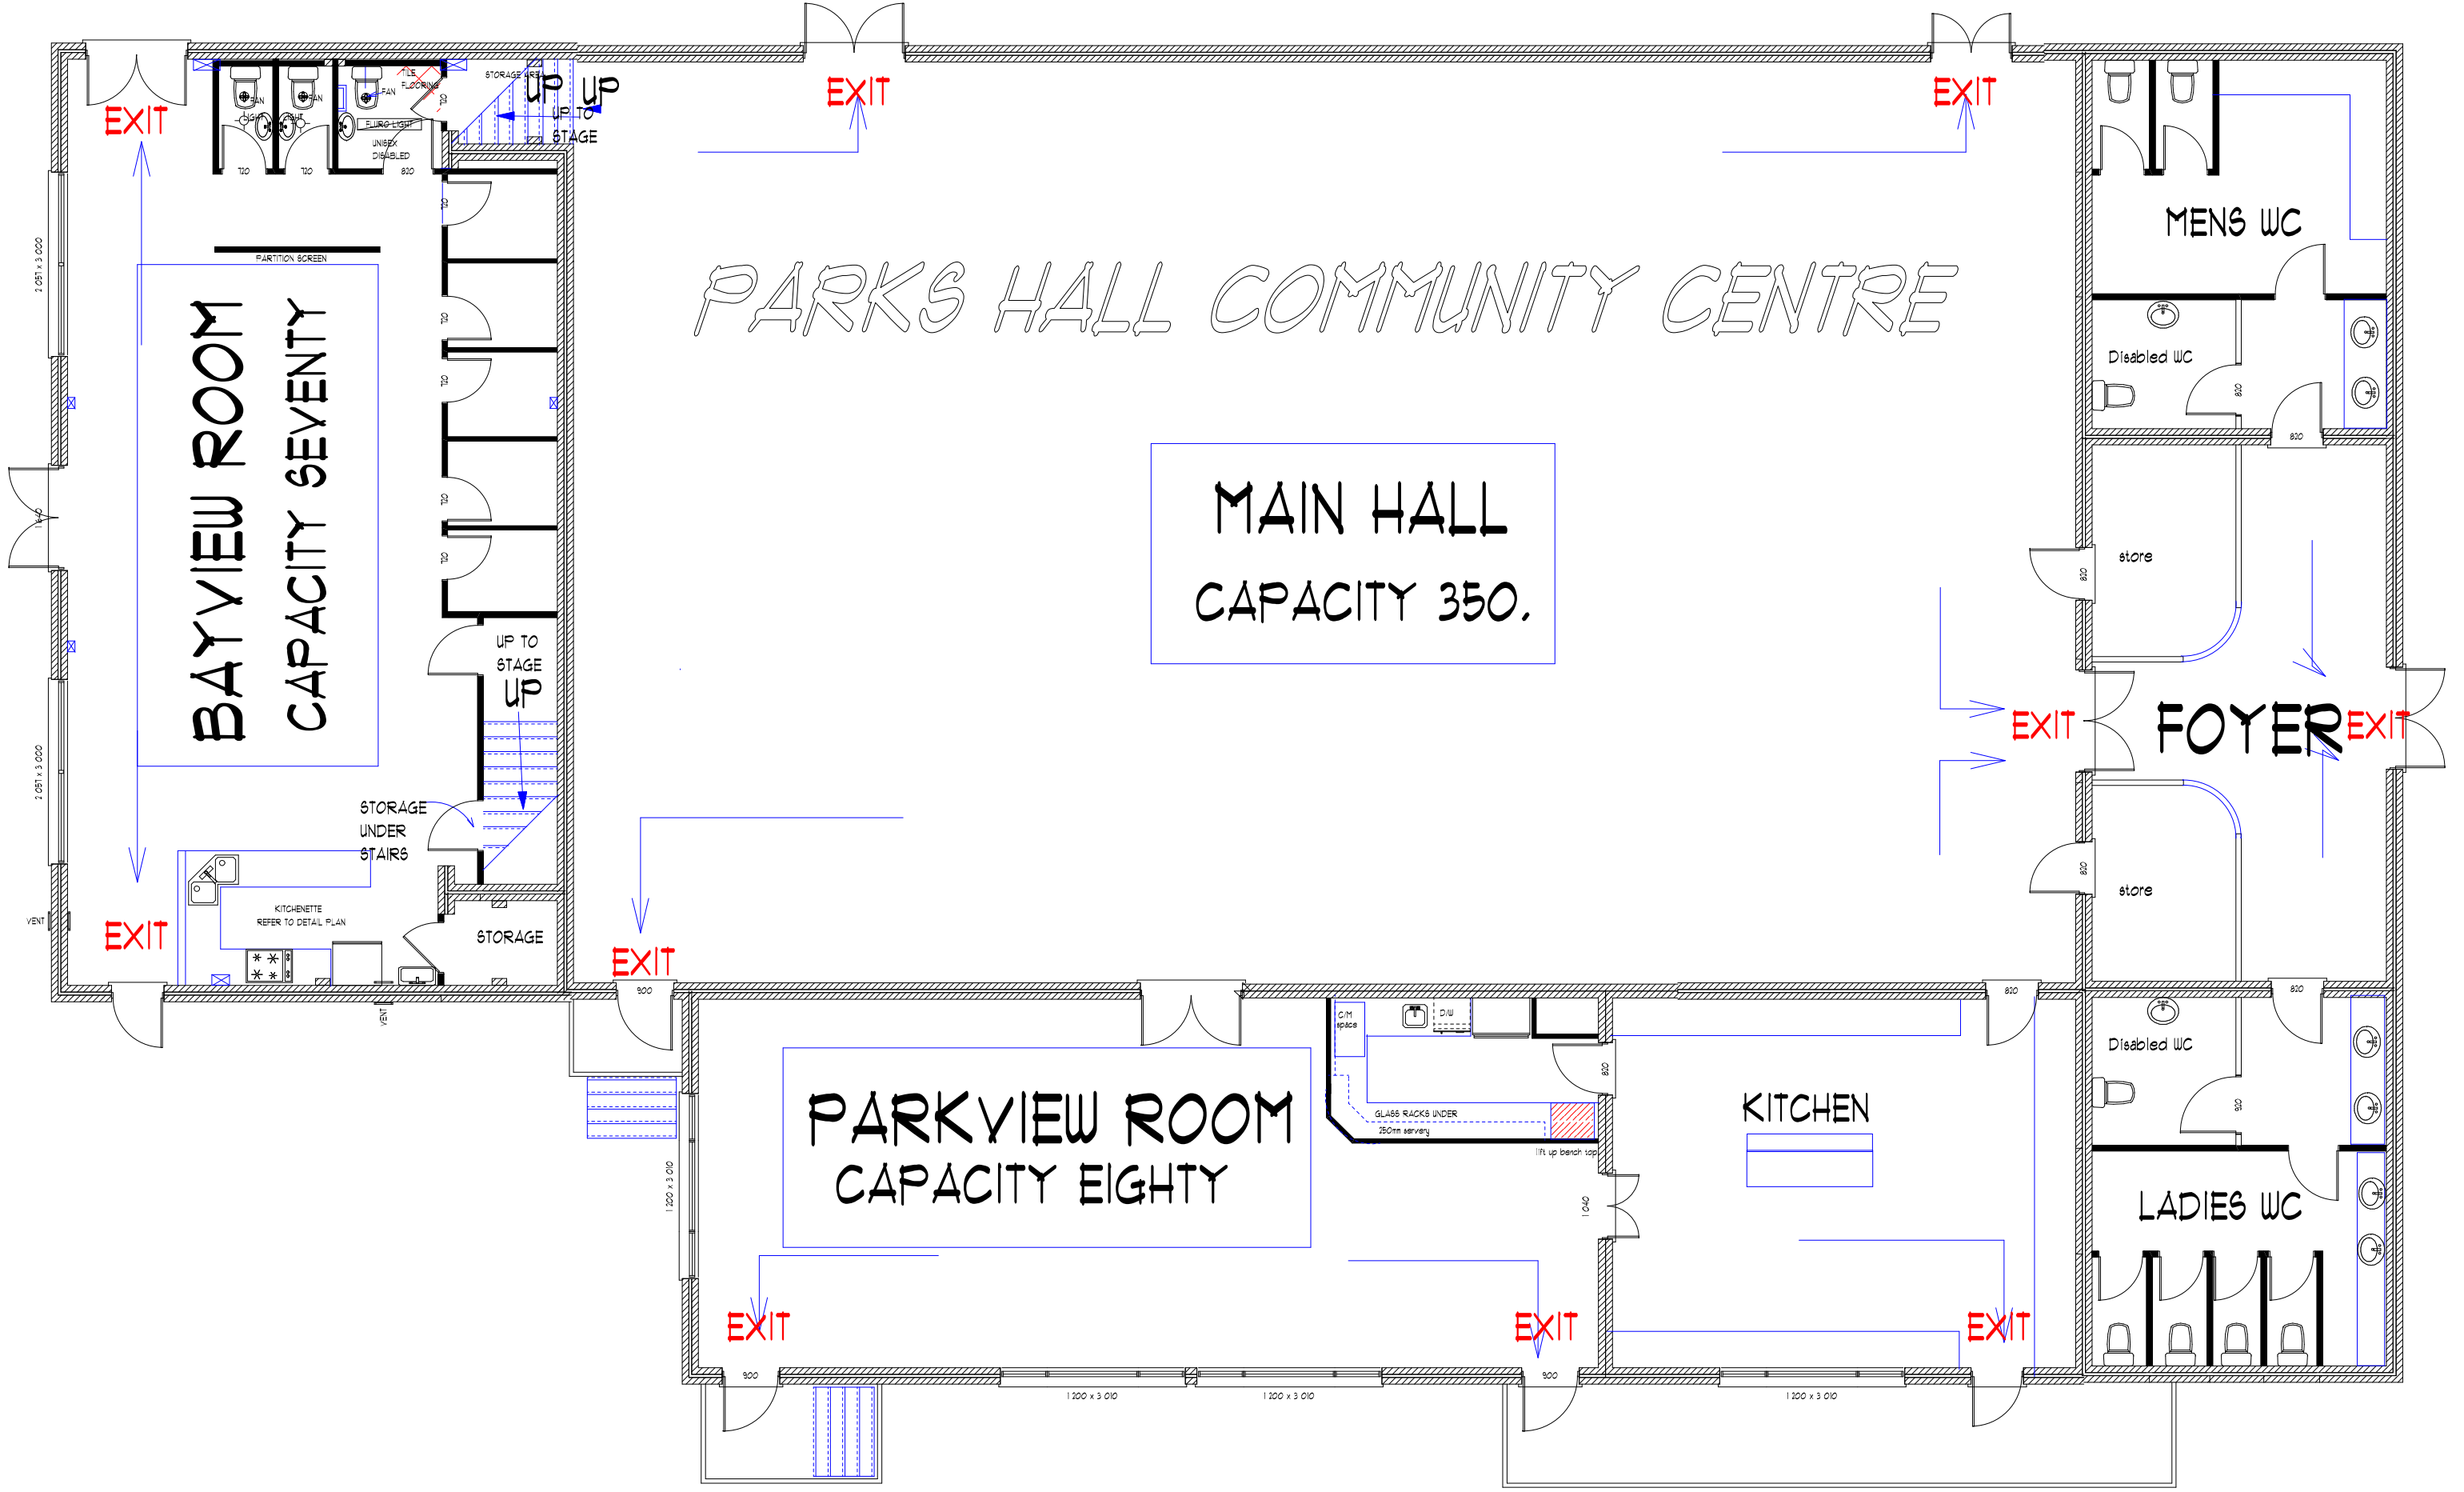

PARKS HALL COMMUNITY CENTRE

**MAIN HALL
CAPACITY 350.**

**BAYVIEW ROOM
CAPACITY SEVENTY**

**PARKVIEW ROOM
CAPACITY EIGHTY**

MENS WC

Disabled WC

FOYER

LADIES WC

KITCHEN

EXIT

EXIT

EXIT

EXIT

EXIT

EXIT

EXIT

EXIT

EXIT

EXIT

1 051 x 3 000

1 051 x 3 000

1 200 x 3 010

1 200 x 3 010

1 200 x 3 010

1 200 x 3 010